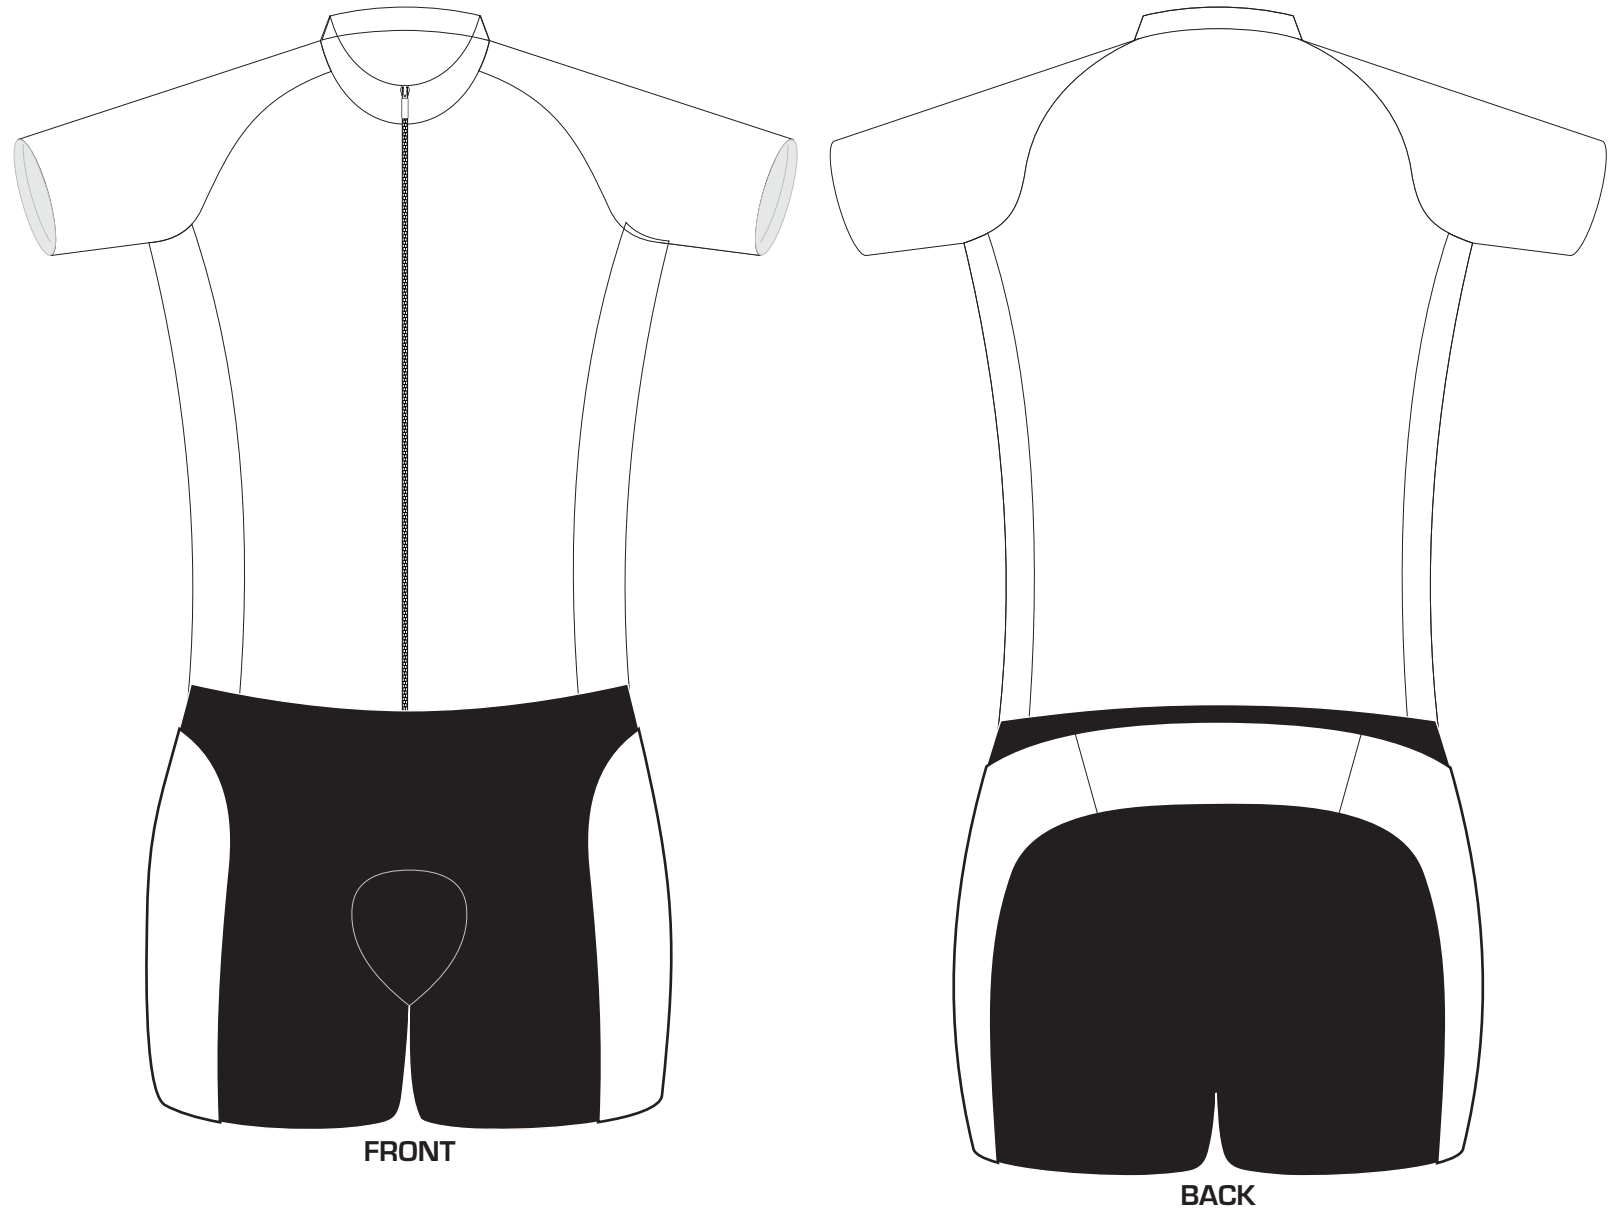

GILET

SKINSUIT

RUNNING VEST

DOWNHILL JERSEY