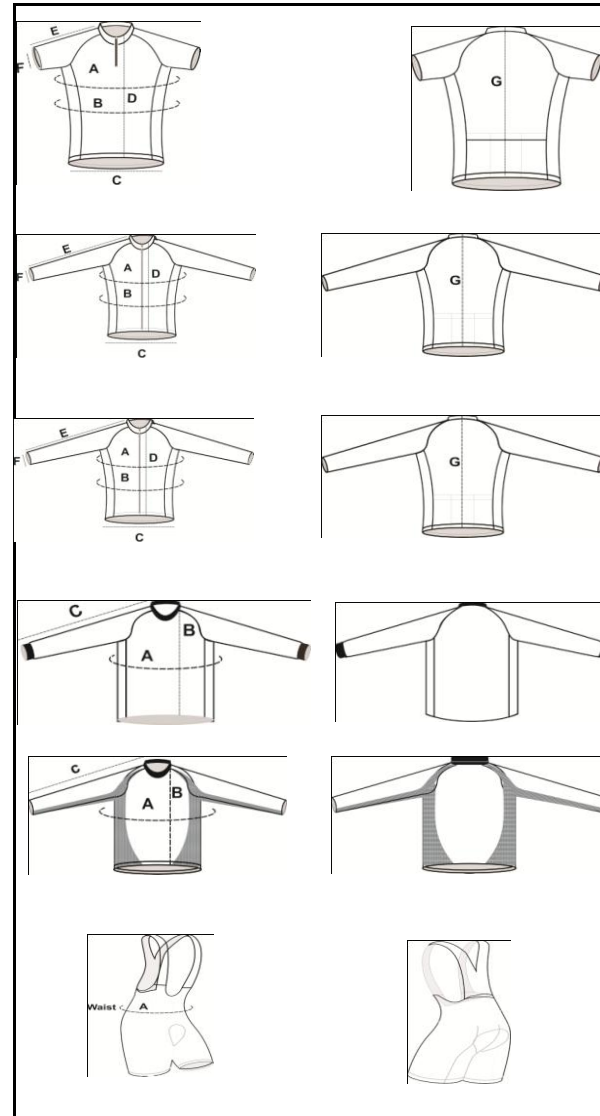

SHORT SLEEVE JERSEY		SMALL	MEDIUM	LARGE	XL	2XL	3XL	4XL
		cm	cm	cm	cm	cm	cm	cm
CHEST (round)	A	100	104	108	112	116	120	124
WAIST (round)	B	86	90	94	98	102	106	110
BOTTOM (round)	C	64	68	72	76	80	84	88
FRONT LENGTH WITH COLLAR	D	58	60	62	64	66	68	70
SLEEVE LENGTH	E	34	35	36	37	38	39	40
SLEEVE OPENING	F	24	26	28	30	32	34	36
BACK LENGTH WITH COLLAR	G	72	74	76	78	80	82	84
WINTER- TOP		SMALL	MEDIUM	LARGE	XL	2XL	3XL	4XL
		cm	cm	cm	cm	cm	cm	cm
CHEST (round)	A	100	104	108	112	116	120	124
WAIST (round)	B	86	90	94	98	102	106	110
BOTTOM (round)	C	64	68	72	76	80	84	88
FRONT LENGTH WITH COLLAR	D	58	60	62	64	66	68	70
SLEEVE LENGTH	E	80	82	84	86	88	90	92
SLEEVE OPENING	F	14	16	18	20	22	24	26
BACK LENGTH WITH COLLAR	G	76	78	80	82	84	86	88
Windtex Jacket		SMALL	MEDIUM	LARGE	XL	2XL	3XL	4XL
		cm	cm	cm	cm	cm	cm	cm
CHEST (round)	A	104	108	112	116	120	124	128
WAIST (round)	B	90	94	98	102	106	110	114
BOTTOM (round)	C	68	72	76	80	84	88	92
FRONT LENGTH WITH COLLAR	D	60	62	64	66	68	70	72
SLEEVE LENGTH	E	82	84	86	88	90	92	94
SLEEVE OPENING	F	16	18	20	22	24	26	28
BACK LENGTH WITH COLLAR	G	78	80	82	84	86	88	90
DOWNHILL		SMALL	MEDIUM	LARGE	XL	2XL	3XL	4XL
		cm	cm	cm	cm	cm	cm	cm
CHEST (round)	A	118	122	124	128	132	136	140
Front length (top neck)	B	72	74	76	78	80	82	84
Sleeve Length	C	80	81	82	83	84	85	86
MTB- Motocross		SMALL	MEDIUM	LARGE	XL	2XL	3XL	4XL
		cm	cm	cm	cm	cm	cm	cm
CHEST (round)	A	92	96	100	104	108	112	116
Front length (top neck)	B	66	68	70	72	74	76	78
Sleeve Length	C	74	75	76	77	78	79	80
BIBSHORT		SMALL	MEDIUM	LARGE	XL	2XL	3XL	4XL
		cm	cm	cm	cm	cm	cm	cm
WAIST	A	64	68	72	76	80	84	88
side length	B	44	46	48	50	52	54	56
inside	D	20	22	23	24	25	26	27
bottom opening	E	36	38	40	42	44	46	48
thigh	F	48	50	52	54	56	58	60
hip	G	78	80	84	88	92	96	100

All sizes are approximate and for guidance only.  
Please expect some variation in sizes.