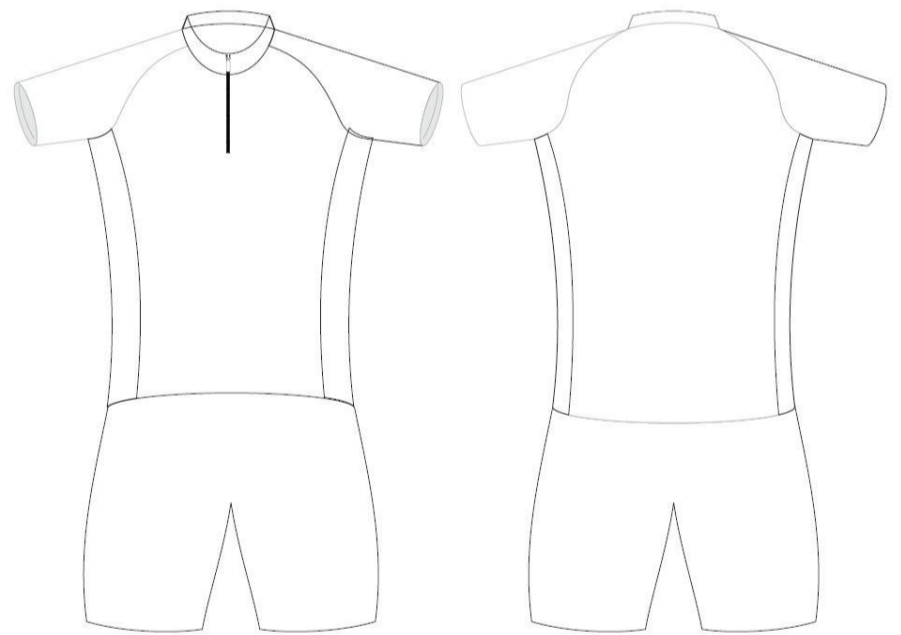

Short sleeve

Bibshort

Long sleeve front

Long sleeve back

Trisuit

Skinsuit

Gilet

Cap

Downhill front

Downhill back

MTB with mesh