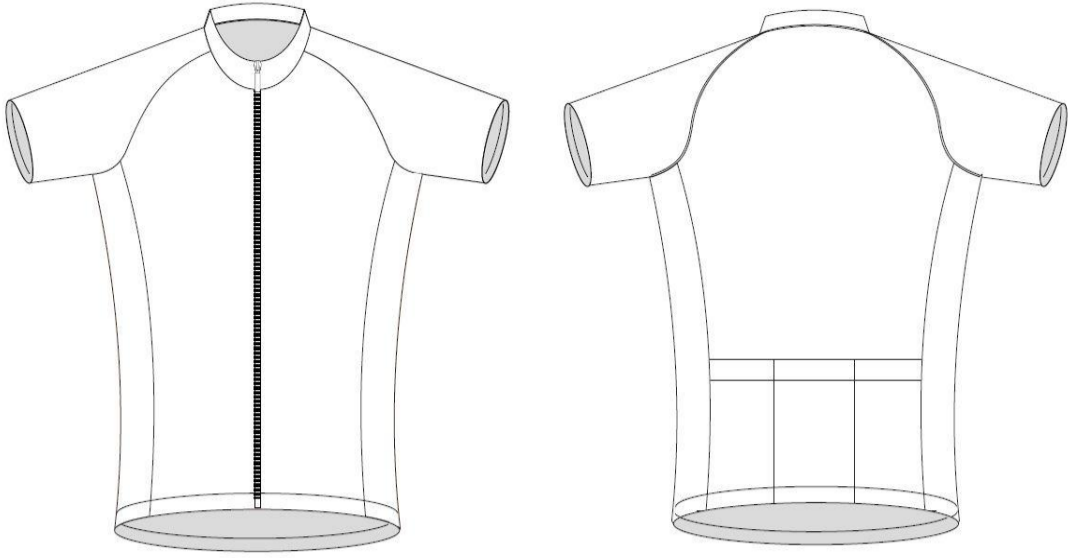

Short sleeve